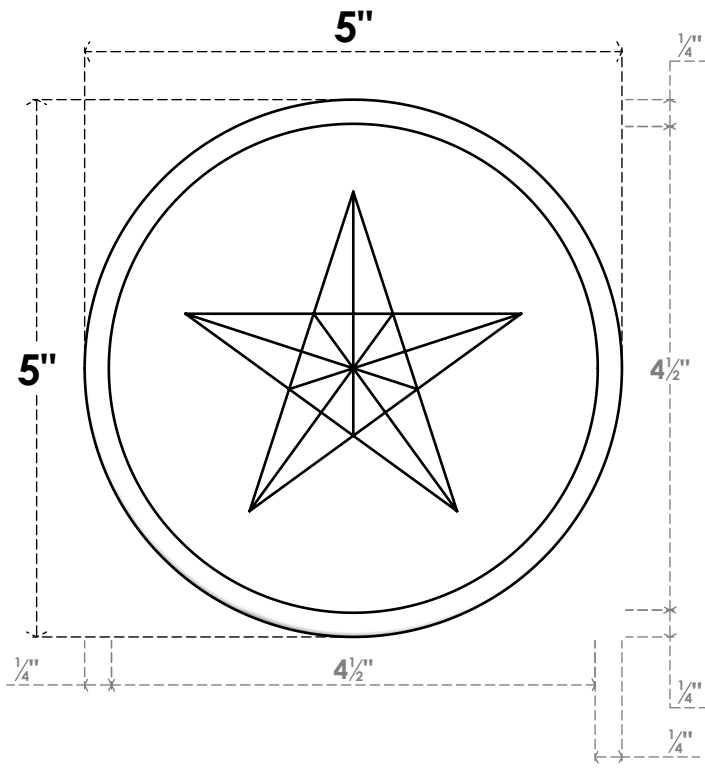

# ROSP050X050X100GRY08

5"W X 5"H X 1"P STANDARD GRAYSON STAR ROSETTE WITH ROUNDED EDGE, ARCHITECTURAL GRADE PVC

FRONT

SIDE

EKENA MILLWORK  
2300 WEST MAIN ST.  
CLARKSVILLE, TX 75426  
TOLL FREE: 866-607-0453  
WWW.EKENAMILLWORK.COM