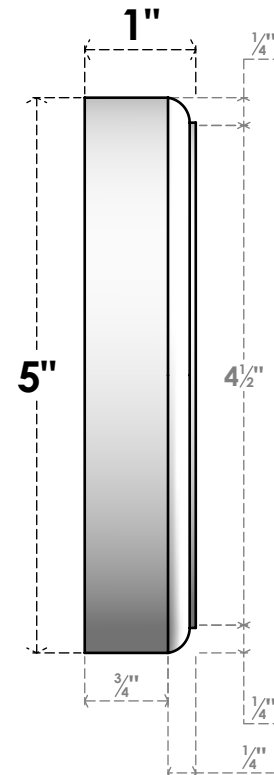

# ROSP050X050X100GRY08

5"W X 5"H X 1"P STANDARD GRAYSON STAR ROSETTE WITH ROUNDED EDGE, ARCHITECTURAL GRADE PVC

FRONT

SIDE

EKENA MILLWORK  
2300 WEST MAIN ST.  
CLARKSVILLE, TX 75426  
TOLL FREE: 866-607-0453  
WWW.EKENAMILLWORK.COM

### NOTES

1. INSTALLATION TO BE COMPLETED IN ACCORDANCE WITH MANUFACTURER'S SPECIFICATIONS.
2. DRAWING MAY NOT BE TO SCALE
3. THIS DRAWING IS INTENDED FOR DESIGN AND PLANNING PURPOSES ONLY.
4. ALL INFORMATION CONTAINED HEREIN WAS CURRENT AT THE TIME OF DEVELOPMENT BUT MUST BE REVIEWED AND APPROVED BY THE PRODUCT MANUFACTURER TO BE CONSIDERED ACCURATE.
5. ARCHITECTURAL GRADE PVC PRODUCTS ARE MADE FROM EXPANDED CELLULAR PVC AND COME NATURALLY WHITE BUT MAY BE PAINTED